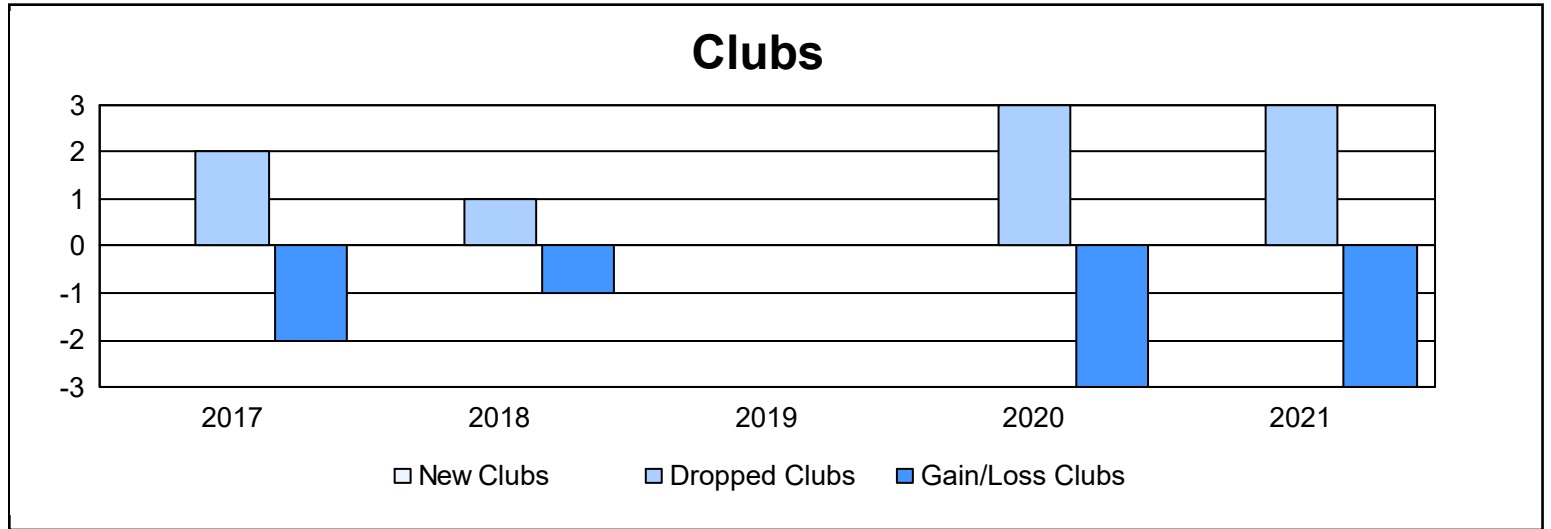

Year	New Clubs	Dropped Clubs	Gain/ Loss Clubs	New Members	Charter Members	Reinstate Members	Transfer Members	Total Member Added	Total Members Dropped	Gain/ Loss Members
2016-2017	0	2	-2	119	0	4	8	131	182	-51
2017-2018	0	1	-1	89	0	7	7	103	180	-77
2018-2019	0	0	0	67	0	1	8	76	121	-45
2019-2020	0	3	-3	62	0	8	19	89	154	-65
2020-2021	0	3	-3	50	1	5	14	70	177	-107
Average	0	2	-2	77	0	5	11	94	163	-69

Membership Composition June 2021 Cumulative

Gender Composition June 2021 Cumulative