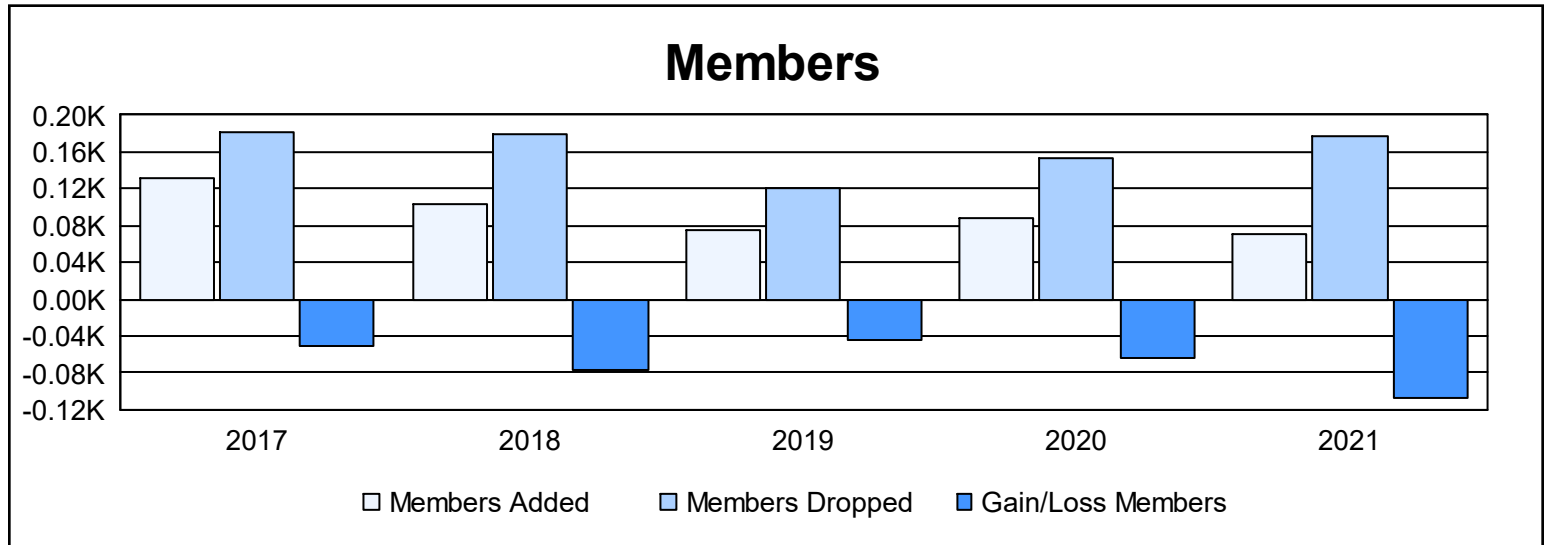

Year	New Clubs	Dropped Clubs	Gain/ Loss Clubs	New Members	Charter Members	Reinstate Members	Transfer Members	Total Member Added	Total Members Dropped	Gain/ Loss Members
2016-2017	0	2	-2	119	0	4	8	131	182	-51
2017-2018	0	1	-1	89	0	7	7	103	180	-77
2018-2019	0	0	0	67	0	1	8	76	121	-45
2019-2020	0	3	-3	62	0	8	19	89	154	-65
2020-2021	0	3	-3	50	1	5	14	70	177	-107
Average	0	2	-2	77	0	5	11	94	163	-69

Membership Composition June 2021 Cumulative

Gender Composition June 2021 Cumulative